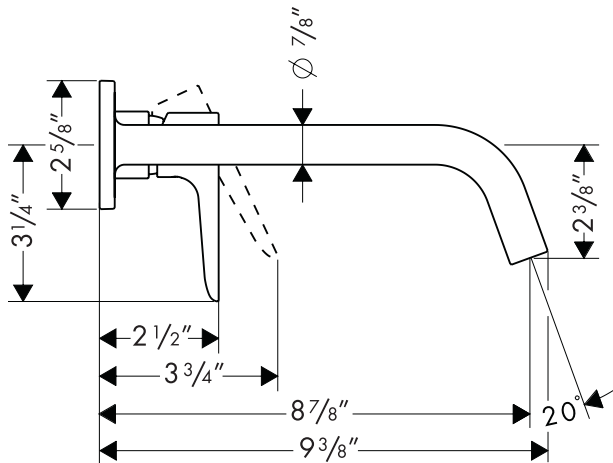

Available Finishes

Chrome

34116001

Brushed Nickel

34116821

Required Accessories

Rough

34111181

Optional Accessories

Grid drain

06400XX0

The measurements shown are for reference only.

Products and specifications shown are subject to change without notice.

Specification sheet revised 6/2008